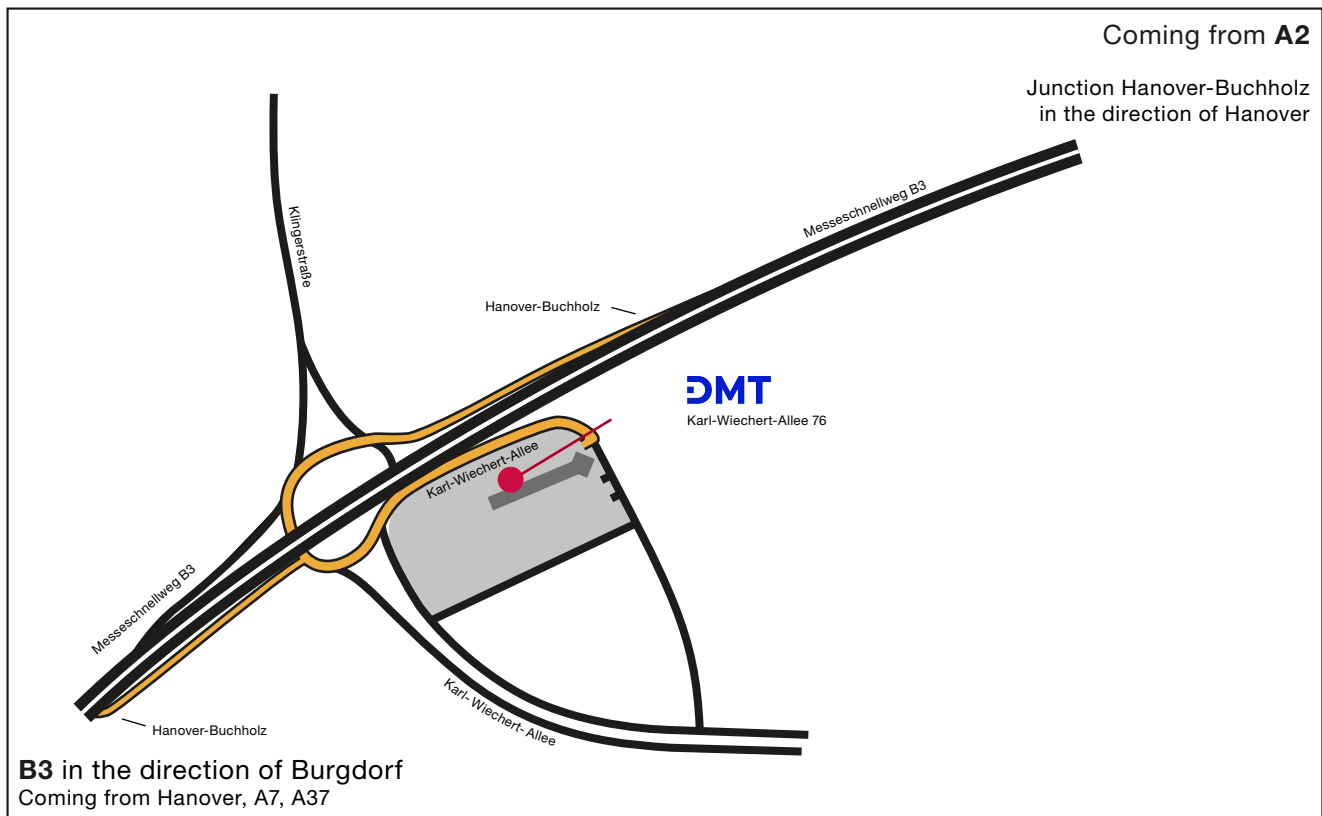

## By car:

A2, junction Hanover-Buchholz **or** A7 southbound, junction Hanover-Kirchhorst

- Exit the motorway and change onto A37/B3 in the direction of Messe Hanover
- Follow the road until reaching the exit Hanover-Buchholz (**see map**)
- Turn into the roundabout and take the 4th exit onto Karl-Wiechert-Allee
- Follow the road until reaching the DMT Petrologic premises

A37/B3, in the direction of Burgdorf

- **Coming from A7, northbound:** Change onto A37 (Messeschnellweg)
- Follow the road until reaching the exit Hanover-Buchholz (**see map**)
- Turn into the roundabout and take the 2nd exit onto Karl-Wiechert-Allee
- Follow the road until reaching the DMT Petrologic premises